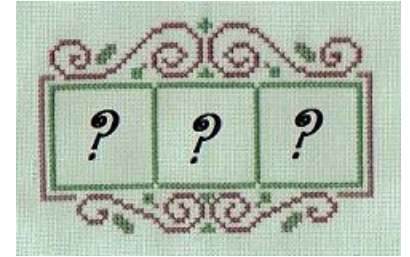

# Sullivan's Snowy SAL

---

**Author:** Sandra Dering  
**Company:** San-Man Originals  
**Copyright:** ©2010 San-Man Originals  
**Website:** www.sanmanoriginals.com  
**Fabric:** 28 ct. Miracle Mint Lugana  
**Grid Size:** 67W x 45H  
**Design Area:** 4.64" x 3.07" (65 x 43 stitches)

## Legend:

  [2] DMC 563 jade - lt        [2] DMC 3041 antique violet - md        [2] DMC 3740 antique violet - dk

Chart is show with DMC Floss. Use this key if you are stitching with Sullivans.

310 to 45053  
543 to 45122  
562 to 45128  
3041 to 45326  
3740 to 45371